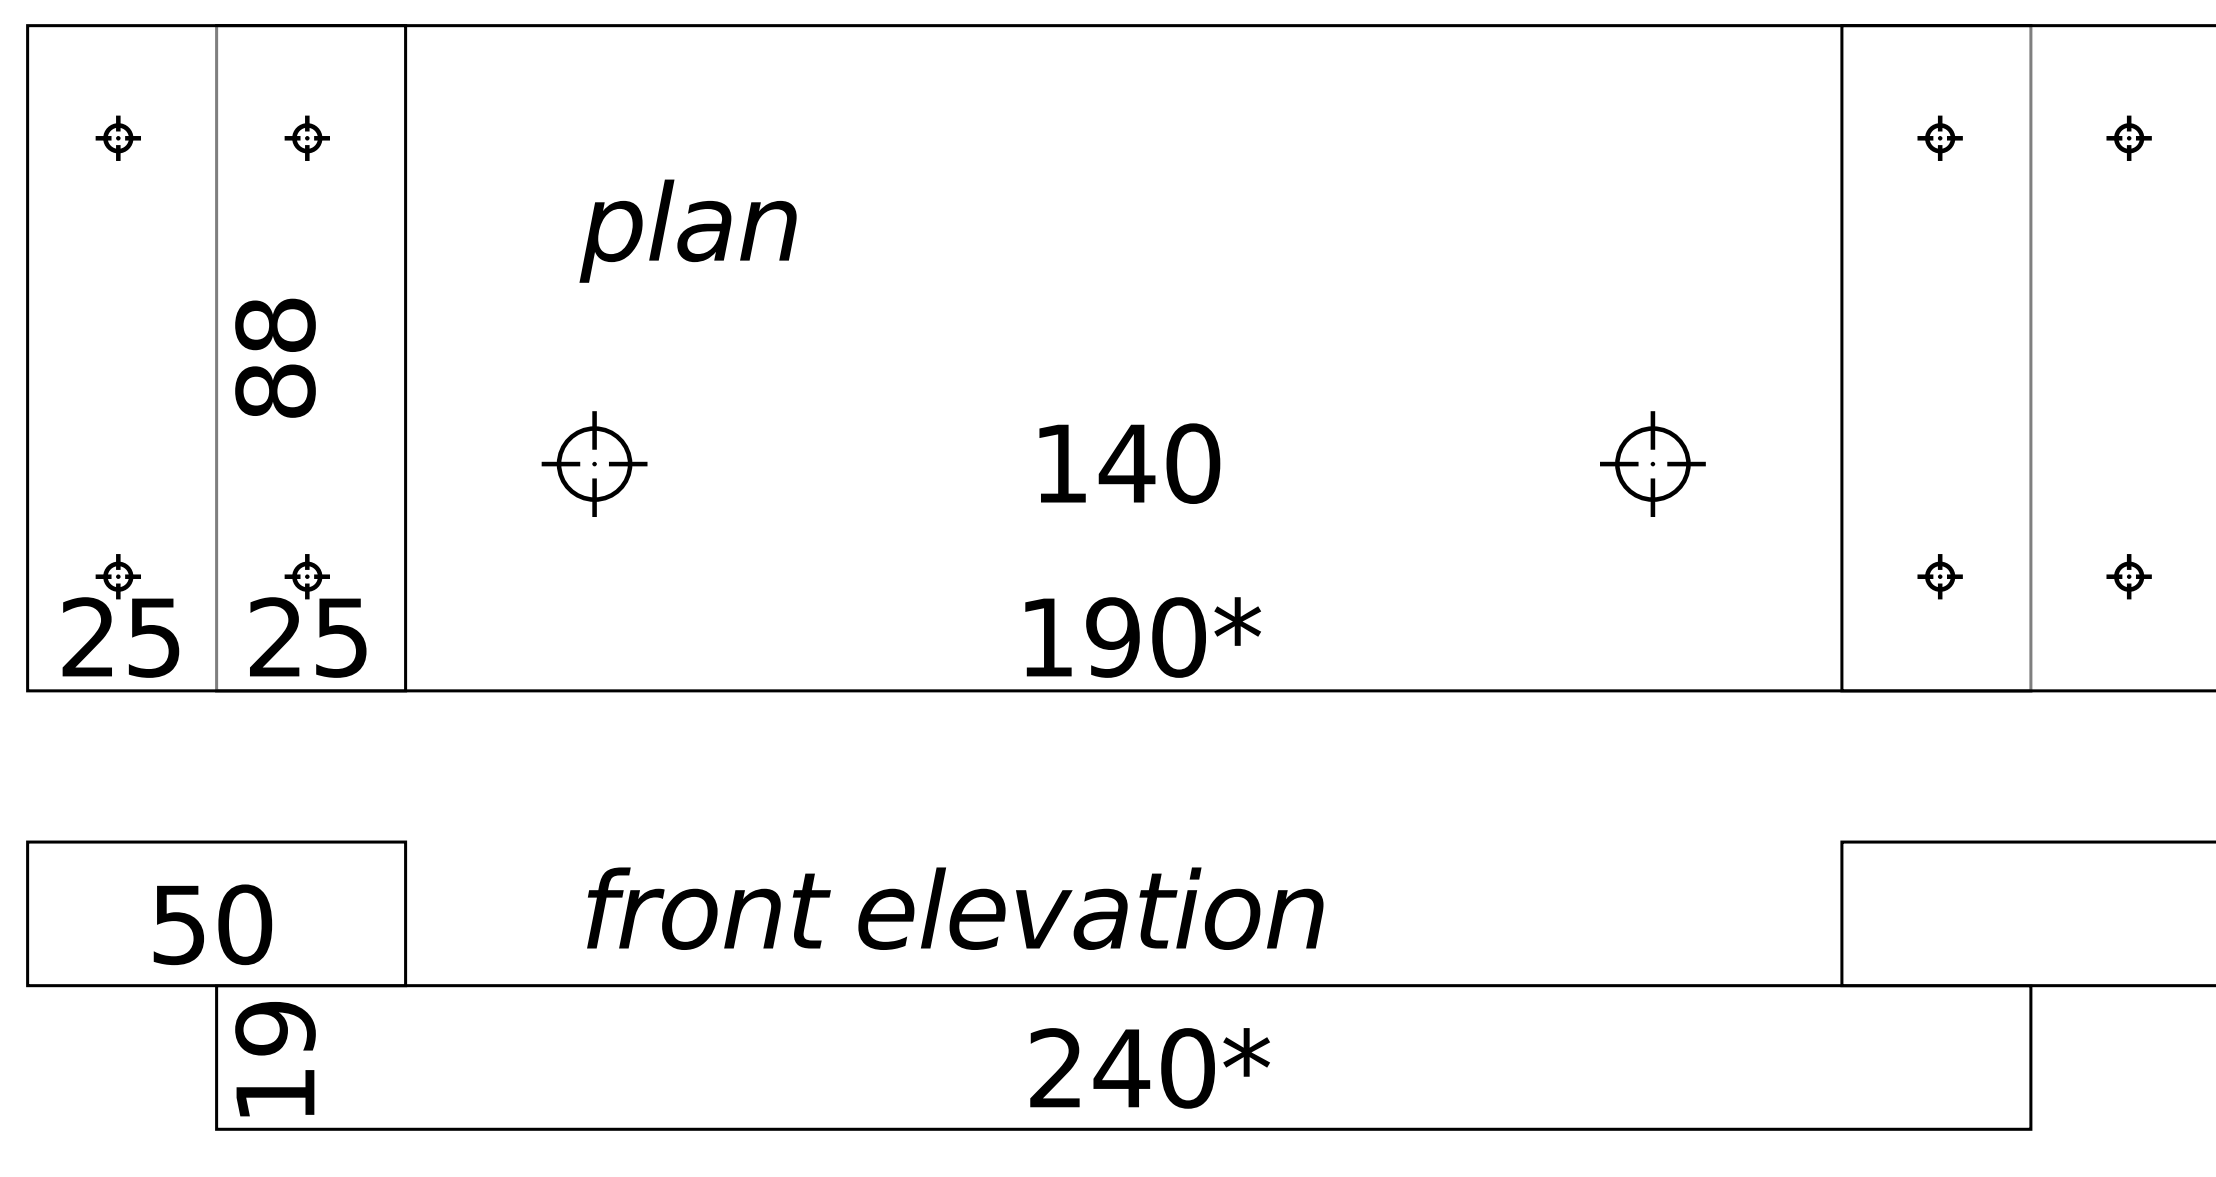

toilet seat adapter
290 x 88 x 38
wood

toilet

plan

540 x 600 x 410
wood, plastic

*adjust to tub width